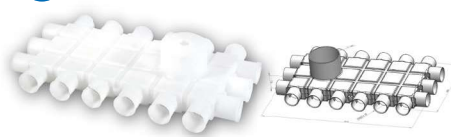

### Characteristics

easy instalation

antistatic PE-HD

low noise level

safety lock on request

better airflow

12x63

### Spider Distribution box

Dim.	ND x n	C
160 / 12 x 63	63 x 12	160
160 / 18 x 63	63 x 18	160
160 / 8 x 75	75 x 8	160
160 / 12 x 75	75 x 12	160
160 / 8 x 90	90 x 8	160

18x63

8x75

12x75